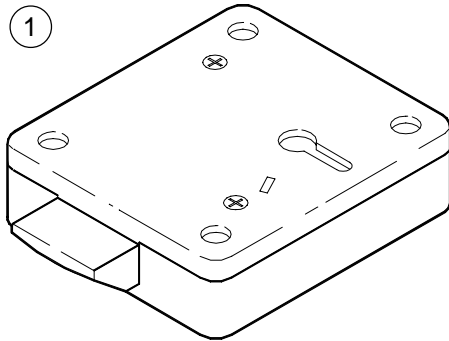

# CABINET LOCK TYPE I - POLICE TYPE

ITEM	DESCRIPTION	PART NO.
①	CABINET LOCK ONLY, Type I .....	SM-1012
	Lock W/ 1 Short Key .....	SM-1013
	Lock W/ 2 Short Keys .....	SM-1016
	Lock W/ 1 Long Key .....	SM-1014
	Lock W/ 2 Long Keys .....	SM-1017
	CABINET LOCK ONLY, Type IB .....	SM-1021
②	SHORT KEY, 1-3/4" .....	SM-0109
	LONG KEY, 2-5/8" .....	SM-0200
③	SHORT KEY, Type IB, 1-3/4" .....	SM-0213