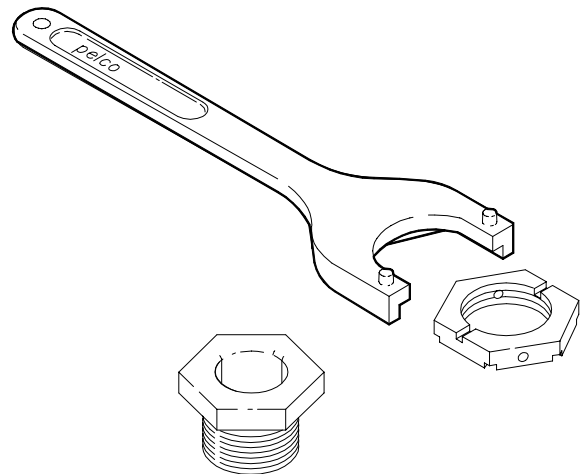

# THE ROGER WRENCH

**As a Spanner Wrench (Figure 1):**

For use with Cast Nipples and Nuts with spanner provisions.

**As a Hex Wrench (Figure 2):**

For use with Cast Nipples and Nuts without spanner provisions.

**As a Hex Wrench (Figure 3):**

For use with Cast Nipples with a small hex.

ITEM	DESCRIPTION	PART NO.
①	ROGER WRENCH W/ 10" Handle .....	SM-0173-10

Figure 1

Figure 2

Figure 3