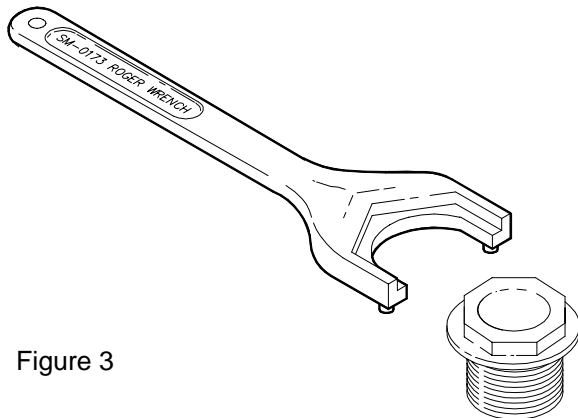

# THE ROGER WRENCH

**As a Spanner Wrench (Figure 1):**

For use with Cast Nipples and Nuts with spanner provisions.

**As a Hex Wrench (Figure 2):**

For use with Cast Nipples and Nuts without spanner provisions.

**As a Hex Wrench (Figure 3):**

For use with Cast Nipples with a small hex.

ITEM	DESCRIPTION	PART NO.
①	ROGER WRENCH W/ 10" Handle .....	SM-0173-10

Figure 1

Figure 2

Figure 3