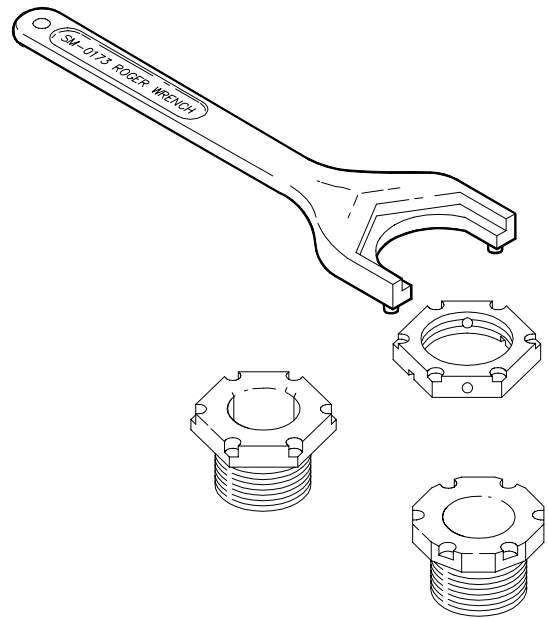

3 in 1 Multi-Purpose Wrench  
 that's quicker and easier to use.

# THE ROGER WRENCH

**As a Spanner Wrench (Figure 1):**

For use with Cast Nipples and Nuts with spanner provisions.

**As a Hex Wrench (Figure 2):**

For use with Cast Nipples and Nuts without spanner provisions.

**As a Hex Wrench (Figure 3):**

For use with Cast Nipples with a small hex.

ITEM	DESCRIPTION	PART NO.
①	ROGER WRENCH W/ 10" Handle .....	SM-0173-10

Figure 1

Figure 2

Figure 3