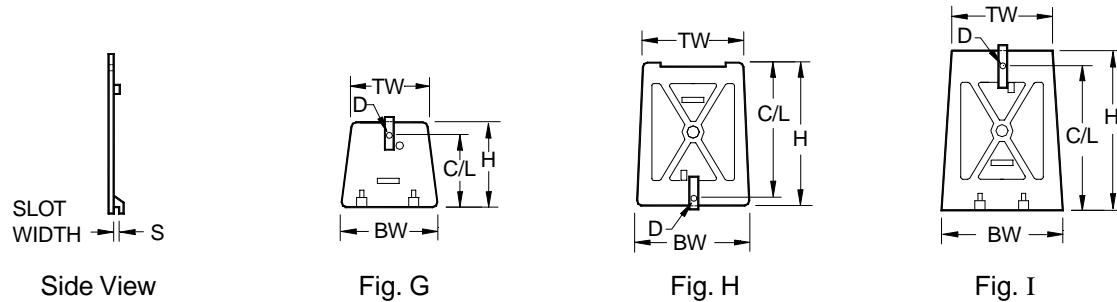

LATCHES: Prices for Doors w/ Latches include latch & fastener.
Doors w/o Latches are shipped w/o hardware.

HARDWARE: SCREW, Socket Button Hd., Stainless Steel, Vandal-Resistant
 FS-2045-SS, 1/4"-20 x 1" FS-2068-SS, 1/4"-20 x 1 1/4"
 FS-2039-SS, 5/16"-18 x 1" FS-2065-SS, 3/8"-16 x 1"

LATCH
PB-0529

PLASTIC REPLACEMENT DOORS FOR ALUMINUM BASES

PELCO PART NO.	DESCRIPTION	FIG.	S	C/L	DOOR SIZE			HOLE D	LATCH		
					H	TW	BW		L	H	T
PB-0522-14	P & K, Curved, Small w/ Latch (HBS-6)	G	7/32"	4-1/2"	5-1/4"	5-3/16"	6"	9/32"	2-3/8"	1-1/8"	1/4"-20
PB-0522-15	AKRON, Flat w/ Latch (TB-20S)	C	1/4"	12"	13-3/8"	9-1/8"	9-5/8"	5/16"	3-3/8"	1-7/8"	1/4"-20
PB-0522-16	AKRON, Flat, Short w/ Latch (TB-17S)	C	5/16"	11-1/8"	11-23/32"	9-1/8"	9-5/8"	5/16"	2-3/8"	1-1/8"	1/4"-20
PB-0522-17	AKRON, Flat, Hinged w/ Latch REVERSE OPENING (TB-20H)	H	N/A	12-1/8"	13-1/4"	9-1/8"	9-1/2"	5/16"	4-5/8"	1-3/4"	1/4"-20
PB-0522-18	AKRON, Flat, Short Hinged w/ Latch REVERSE OPENING (TB-17H)	H	N/A	10-3/16"	11-5/8"	9-1/8"	9-11/16"	5/16"	3-3/8"	1-7/8"	1/4"-20
PB-0522-19	P & K, C-98612, Flat (M-81)	B	3/8"	16-21/32"	16-1/2"	10-1/2"	13-1/2"	11/32"	N/A	N/A	N/A
PB-0522-21	AKRON, Curved w/ Latch POLE LITE (S1A)	C	3/8"	12"	13-1/2"	8-9/16"	10"	11/32"	3-1/4"	1-3/4"	5/16"-18
PB-0522-22	AKRON, Curved w/ Latch (FP-5190)	C	3/8"	12"	13-5/16"	8-1/2"	9-1/2"	11/32"	3-1/4"	1-3/4"	5/16"-18
PB-0522-24	UNION METAL, Flat w/ Latch	I	5/16"	13-5/16"	13-15/16"	7-59/64"	9-1/4"	13/32"	3-3/8"	11/16"	3/8"-16
PB-0522-25	FAB, Flat	F	5/16"	12-7/8"	13-5/8"	8-1/2"	9-3/4"	5/16"	N/A	N/A	N/A