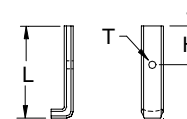

LATCHES: Prices for Doors w/ Latches include latch & fastener.
Doors w/o Latches are shipped w/o hardware.

HARDWARE: SCREW, Socket Button Hd., Stainless Steel, Vandal-Resistant
FS-2045-SS, 1/4"-20 x 1"   FS-2068-SS, 1/4"-20 x 1 1/4"
FS-2039-SS, 5/16"-18 x 1"   FS-2065-SS, 3/8"-16 x 1"

LATCH
PB-0529