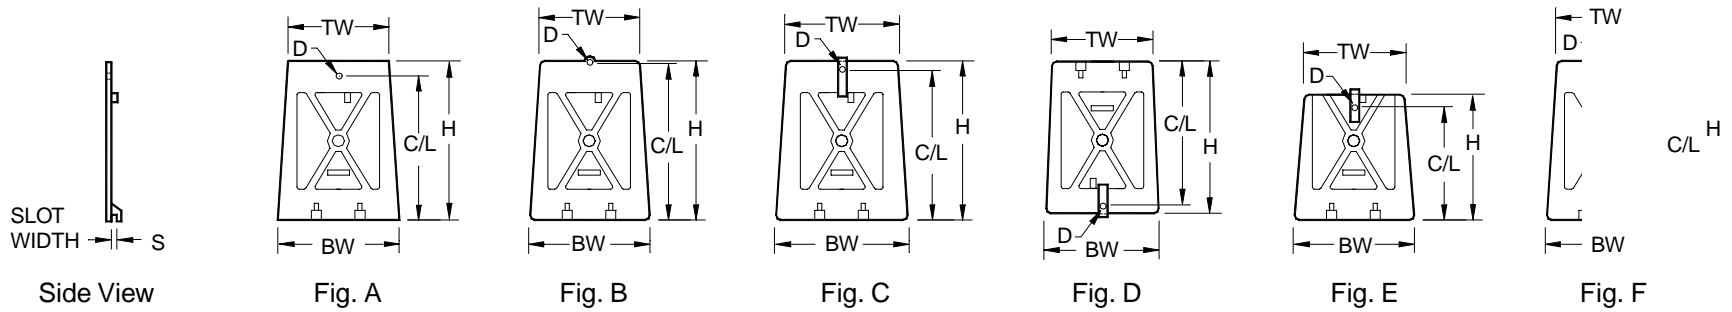

PLASTIC REPLACEMENT DOORS FOR ALUMINUM BASES

PELCO PART NO.	DESCRIPTION	FIG.	S	C/L	DOOR SIZE			HOLE D	LATCH		
					H	TW	BW		L	H	T
PB-0522-01	KAISER, Curved w/ Latch	C	3/8"	13-3/4"	14-7/8"	10-5/8"	11-3/4"	11/32"	4-5/8"	1-3/4"	5/16"-18
PB-0522-03	VALMONT, Flat	A	5/16"	12-5/8"	13-3/4"	7-15/16"	9-1/4"	3/8"	N/A	N/A	N/A
PB-0522-04	UNION METAL, Flat	A	5/16"	13-5/16"	13-15/16"	7-59/64"	9-1/4"	3/8"	N/A	N/A	N/A
PB-0522-5-6	VALMONT-AKRON, Flat (TB-1AF, TB-2AF, TB-3AF)	B	1/4"	13-1/2"	13-1/4"	9-1/8"	9-1/2"	3/8"	N/A	N/A	N/A
PB-0522-07	A. B. CHANCE, Flat	B	3/8"	13-15/16"	13-7/8"	9-1/16"	9-13/16"	3/8"	N/A	N/A	N/A
PB-0522-08	P & K, Flat w/ Latch (TB2A, TB2C, TB5C)	C	1/4"	11-7/8"	13-1/4"	8-1/4"	9-15/16"	11/32"	3-1/4"	1-3/4"	5/16"-18
PB-0522-09	P & K, Curved w/ Latch (TBJ-6)	C	1/4"	11-7/8"	13-1/4"	8-1/4"	9-15/16"	11/32"	3-1/4"	1-3/4"	5/16"-18
PB-0522-10	P & K, Flat w/ Latch REVERSED OPENING (TB-1, TB-2)	D	9/16"	12"	13-3/8"	8-3/8"	9-5/8"	11/32"	3-1/4"	1-3/4"	5/16"-18
PB-0522-11	P & K, Flat, Short w/ Latch (TB-4)	E	5/16"	9-13/16"	11-1/8"	9-9/16"	11-5/8"	11/32"	3-1/4"	1-3/4"	5/16"-18
PB-0522-12	HAPCO, Flat (56631, 56632)	B	5/16"	13-5/8"	13-7/16"	9-1/8"	9-5/8"	3/8"	N/A	N/A	N/A
PB-0522-13	VALMONT, Flat	F	5/16"	12-15/16"	13-7/8"	7-15/16"	9-1/4"	3/8"	N/A	N/A	N/A

LATCHES: Prices for Doors w/ Latches include latch & fastener.
Doors w/o Latches are shipped w/o hardware.

HARDWARE: SCREW, Socket Button Hd., Stainless Steel, Vandal-Resistant
 FS-2045-SS, 1/4"-20 x 1" FS-2068-SS, 1/4"-20 x 1 1/4"
 FS-2039-SS, 5/16"-18 x 1" FS-2065-SS, 3/8"-16 x 1"