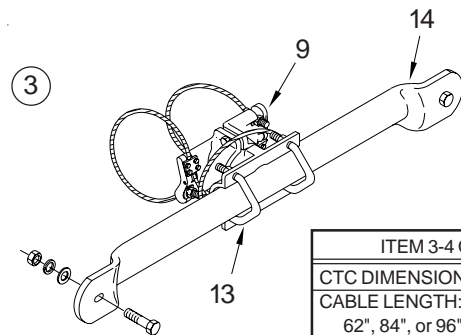

ITEM 1-2 OPTIONS
CTC DIMENSION (see chart)
BAND LENGTH: 29", 36", 42", 48", or 56"
STAINLESS UPGRADE
PAINT

ITEM 3-4 OPTIONS
CTC DIMENSION (see chart)
CABLE LENGTH: 62", 84", or 96"
PAINT

OPTIONS
CTC DIMENSION (see chart)
BAND LENGTH: 29", 36", 42", 48", or 56"
NIPPLE LENGTH: 5", 6", or 8"
STAINLESS UPGRADE
PAINT

OPTIONS
CTC DIMENSION (see chart)
CABLE LENGTH: 62", 84", or 96"
NIPPLE LENGTH: 5", 6", or 8"
PAINT

ITEM	DESCRIPTION	PART NO.
ASTRO SIGN-BRAC:		
①	Band Mount, Stellar Series	AS-0105
②	Horizontal Articulated Band Mnt	AB-0135
③	Cable Mount, Stellar Series	AS-0142
④	Horizontal Articulated Cable Mnt	AB-0136
⑤	Vertical Extended Band Mount	AB-0134
⑥	Vertical Extended Cable Mount	AB-0189
ASTRO-BRAC CLAMP KIT:		
7	Band Mount, Stellar Series	AS-3004
8	Horizontal Articulated Band Mount	AB-3011
9	Cable Mount, Stellar Series	AS-3009
10	Horizontal Articulated Cable Mount	AB-3013
11	1½" Threaded Band Mount	AB-3006
12	1½" Threaded Cable Mount	AB-3034
13	U-BOLT KIT, 5/16"-18, Stainless	AB-0256
14	SIGN MOUNTING BRAC w/ Hardware	AB-0283

Notes:

1. All assemblies are supplied standard with stainless fasteners and natural aluminum alodine coating. Stainless upgrade to include stainless steel clamp screw where applicable.
2. Suggested maximum sign face of 16 sq. ft. per bracket.
3. Please specify options when ordering.

TUBE CTC	SIGN
9"	15"
12"	18"
15"	21"
18"	24"
24"	30"
30"	36"
36"	42"
42"	48"
48"	54"
60"	66"
66"	72"
72"	78"