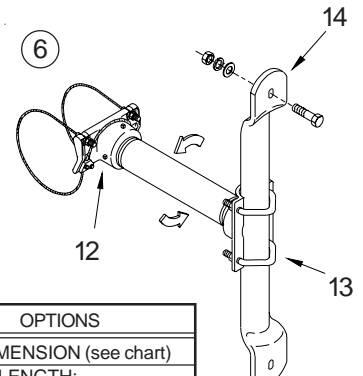

ITEM 1-2 OPTIONS
CTC DIMENSION (see chart)
BAND LENGTH: 29", 36", 42", 48", or 56"
STAINLESS UPGRADE
PAINT

ITEM 3-4 OPTIONS
CTC DIMENSION (see chart)
CABLE LENGTH: 62", 84", or 96"
PAINT

OPTIONS
CTC DIMENSION (see chart)
BAND LENGTH: 29", 36", 42", 48", or 56"
NIPPLE LENGTH: 5", 6", or 8"
STAINLESS UPGRADE
PAINT

OPTIONS
CTC DIMENSION (see chart)
CABLE LENGTH: 62", 84", or 96"
NIPPLE LENGTH: 5", 6", or 8"
PAINT

ITEM	DESCRIPTION	PART NO.
ASTRO SIGN-BRAC:		
①	Band Mount, Stellar Series	AS-0105
②	Horizontal Articulated Band Mnt	AB-0135
③	Cable Mount, Stellar Series	AS-0142
④	Horizontal Articulated Cable Mnt	AB-0136
⑤	Vertical Extended Band Mount	AB-0134
⑥	Vertical Extended Cable Mount	AB-0189
ASTRO-BRAC CLAMP KIT:		
7	Band Mount, Stellar Series	AS-3004
8	Horizontal Articulated Band Mount	AB-3011
9	Cable Mount, Stellar Series	AS-3009
10	Horizontal Articulated Cable Mount	AB-3013
11	1½" Threaded Band Mount	AB-3006
12	1½" Threaded Cable Mount	AB-3034
13	U-BOLT KIT, 5/16"-18, Stainless	AB-0256
14	SIGN MOUNTING BRAC w/ Hardware	AB-0283

Notes:

1. All assemblies are supplied standard with stainless fasteners and natural aluminum alodine coating. Stainless upgrade to include stainless steel clamp screw where applicable.
2. Suggested maximum sign face of 16 sq. ft. per bracket.
3. Please specify options when ordering.

TUBE CTC	SIGN
9"	15"
12"	18"
15"	21"
18"	24"
24"	30"
30"	36"
36"	42"
42"	48"
48"	54"
60"	66"
66"	72"
72"	78"