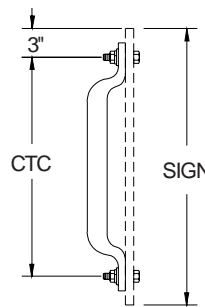

ITEM 1-2 OPTIONS
CTC DIMENSION (see chart)
BAND LENGTH: 29", 36", 42", 48", or 56"
STAINLESS UPGRADE
PAINT

ITEM 3-4 OPTIONS
CTC DIMENSION (see chart)
CABLE LENGTH: 62", 84", or 96"
PAINT

OPTIONS
CTC DIMENSION (see chart)
BAND LENGTH: 29", 36", 42", 48", or 56"
NIPPLE LENGTH: 5", 6", or 8"
STAINLESS UPGRADE
PAINT

OPTIONS
CTC DIMENSION (see chart)
CABLE LENGTH: 62", 84", or 96"
NIPPLE LENGTH: 5", 6", or 8"
PAINT

ITEM	DESCRIPTION	PART NO.
ASTRO SIGN-BRAC:		
①	Band Mount, Stellar Series	AS-0105
②	Horizontal Articulated Band Mnt	AB-0135
③	Cable Mount, Stellar Series	AS-0142
④	Horizontal Articulated Cable Mnt	AB-0136
⑤	Vertical Extended Band Mount	AB-0134
⑥	Vertical Extended Cable Mount	AB-0189
ASTRO-BRAC CLAMP KIT:		
7	Band Mount, Stellar Series	AS-3004
8	Horizontal Articulated Band Mount	AB-3011
9	Cable Mount, Stellar Series	AS-3009
10	Horizontal Articulated Cable Mount	AB-3013
11	1½" Threaded Band Mount	AB-3006
12	1½" Threaded Cable Mount	AB-3034
13	U-BOLT KIT, 5/16"-18, Stainless	AB-0256
14	SIGN MOUNTING BRAC w/ Hardware	AB-0283

Notes:

1. All assemblies are supplied standard with stainless fasteners and natural aluminum alodine coating. Stainless upgrade to include stainless steel clamp screw where applicable.
2. Suggested maximum sign face of 16 sq. ft. per bracket.
3. Please specify options when ordering.

TUBE CTC	SIGN
9"	15"
12"	18"
15"	21"
18"	24"
24"	30"
30"	36"
36"	42"
42"	48"
48"	54"
60"	66"
66"	72"
72"	78"