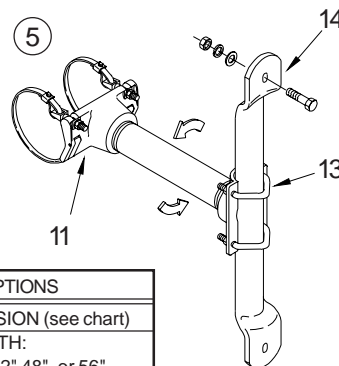

ITEM 1-2 OPTIONS
CTC DIMENSION (see chart)
BAND LENGTH: 29", 36", 42", 48", or 56"
STAINLESS UPGRADE
PAINT

ITEM 3-4 OPTIONS
CTC DIMENSION (see chart)
CABLE LENGTH: 62", 84", or 96"
PAINT

OPTIONS
CTC DIMENSION (see chart)
BAND LENGTH: 29", 36", 42", 48", or 56"
NIPPLE LENGTH: 5", 6", or 8"
STAINLESS UPGRADE
PAINT

OPTIONS
CTC DIMENSION (see chart)
CABLE LENGTH: 62", 84", or 96"
NIPPLE LENGTH: 5", 6", or 8"
PAINT

ITEM	DESCRIPTION	PART NO.
ASTRO SIGN-BRAC:		
①	Band Mount, Stellar Series	AS-0105
②	Horizontal Articulated Band Mnt	AB-0135
③	Cable Mount, Stellar Series	AS-0142
④	Horizontal Articulated Cable Mnt	AB-0136
⑤	Vertical Extended Band Mount	AB-0134
⑥	Vertical Extended Cable Mount	AB-0189
ASTRO-BRAC CLAMP KIT:		
7	Band Mount, Stellar Series	AS-3004
8	Horizontal Articulated Band Mount	AB-3011
9	Cable Mount, Stellar Series	AS-3009
10	Horizontal Articulated Cable Mount	AB-3013
11	1½" Threaded Band Mount	AB-3006
12	1½" Threaded Cable Mount	AB-3034
13	U-BOLT KIT, 5/16"-18, Stainless	AB-0256
14	SIGN MOUNTING BRAC w/ Hardware	AB-0283

Notes:

1. All assemblies are supplied standard with stainless fasteners and natural aluminum alodine coating. Stainless upgrade to include stainless steel clamp screw where applicable.
2. Suggested maximum sign face of 16 sq. ft. per bracket.
3. Please specify options when ordering.

TUBE CTC	SIGN
9"	15"
12"	18"
15"	21"
18"	24"
24"	30"
30"	36"
36"	42"
42"	48"
48"	54"
60"	66"
66"	72"
72"	78"