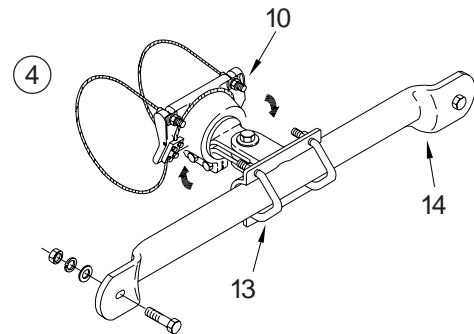

ITEM 1-2 OPTIONS
CTC DIMENSION (see chart)
BAND LENGTH: 29", 36", 42", 48", or 56"
STAINLESS UPGRADE
PAINT

ITEM 3-4 OPTIONS
CTC DIMENSION (see chart)
CABLE LENGTH: 62", 84", or 96"
PAINT

OPTIONS
CTC DIMENSION (see chart)
BAND LENGTH: 29", 36", 42", 48", or 56"
NIPPLE LENGTH: 5", 6", or 8"
STAINLESS UPGRADE
PAINT

OPTIONS
CTC DIMENSION (see chart)
CABLE LENGTH: 62", 84", or 96"
NIPPLE LENGTH: 5", 6", or 8"
PAINT

ITEM	DESCRIPTION	PART NO.
ASTRO SIGN-BRAC:		
①	Band Mount, Stellar Series	AS-0105
②	Horizontal Articulated Band Mnt	AB-0135
③	Cable Mount, Stellar Series	AS-0142
④	Horizontal Articulated Cable Mnt	AB-0136
⑤	Vertical Extended Band Mount	AB-0134
⑥	Vertical Extended Cable Mount	AB-0189
ASTRO-BRAC CLAMP KIT:		
7	Band Mount, Stellar Series	AS-3004
8	Horizontal Articulated Band Mount	AB-3011
9	Cable Mount, Stellar Series	AS-3009
10	Horizontal Articulated Cable Mount	AB-3013
11	1½" Threaded Band Mount	AB-3006
12	1½" Threaded Cable Mount	AB-3034
13	U-BOLT KIT, 5/16"-18, Stainless	AB-0256
14	SIGN MOUNTING BRAC w/ Hardware	AB-0283

Notes:

1. All assemblies are supplied standard with stainless fasteners and natural aluminum alodine coating. Stainless upgrade to include stainless steel clamp screw where applicable.
2. Suggested maximum sign face of 16 sq. ft. per bracket.
3. Please specify options when ordering.

TUBE CTC	SIGN
9"	15"
12"	18"
15"	21"
18"	24"
24"	30"
30"	36"
36"	42"
42"	48"
48"	54"
60"	66"
66"	72"
72"	78"