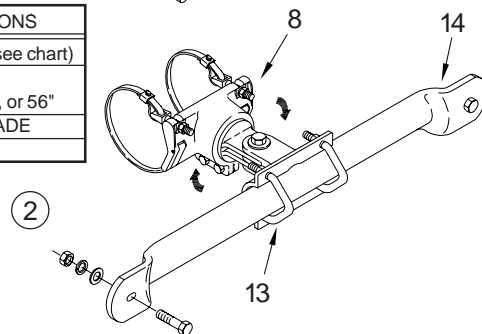

ITEM 1-2 OPTIONS
CTC DIMENSION (see chart)
BAND LENGTH: 29", 36", 42", 48", or 56"
STAINLESS UPGRADE
PAINT

ITEM 3-4 OPTIONS
CTC DIMENSION (see chart)
CABLE LENGTH: 62", 84", or 96"
PAINT

OPTIONS
CTC DIMENSION (see chart)
BAND LENGTH: 29", 36", 42", 48", or 56"
NIPPLE LENGTH: 5", 6", or 8"
STAINLESS UPGRADE
PAINT

OPTIONS
CTC DIMENSION (see chart)
CABLE LENGTH: 62", 84", or 96"
NIPPLE LENGTH: 5", 6", or 8"
PAINT

ITEM	DESCRIPTION	PART NO.
ASTRO SIGN-BRAC:		
①	Band Mount, Stellar Series	AS-0105
②	Horizontal Articulated Band Mnt	AB-0135
③	Cable Mount, Stellar Series	AS-0142
④	Horizontal Articulated Cable Mnt	AB-0136
⑤	Vertical Extended Band Mount	AB-0134
⑥	Vertical Extended Cable Mount	AB-0189
ASTRO-BRAC CLAMP KIT:		
7	Band Mount, Stellar Series	AS-3004
8	Horizontal Articulated Band Mount	AB-3011
9	Cable Mount, Stellar Series	AS-3009
10	Horizontal Articulated Cable Mount	AB-3013
11	1½" Threaded Band Mount	AB-3006
12	1½" Threaded Cable Mount	AB-3034
13	U-BOLT KIT, 5/16"-18, Stainless	AB-0256
14	SIGN MOUNTING BRAC w/ Hardware	AB-0283

Notes:

1. All assemblies are supplied standard with stainless fasteners and natural aluminum alodine coating. Stainless upgrade to include stainless steel clamp screw where applicable.
2. Suggested maximum sign face of 16 sq. ft. per bracket.
3. Please specify options when ordering.

TUBE CTC	SIGN
9"	15"
12"	18"
15"	21"
18"	24"
24"	30"
30"	36"
36"	42"
42"	48"
48"	54"
60"	66"
66"	72"
72"	78"