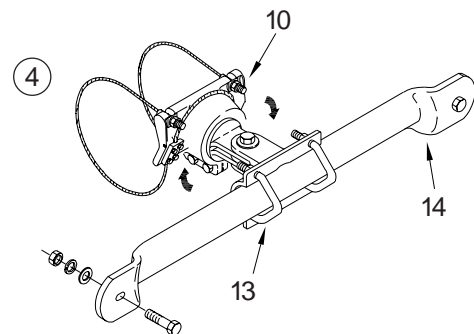

ITEM 1-2 OPTIONS
CTC DIMENSION (see chart)
BAND LENGTH: 29", 36", 42", 48", or 56"
STAINLESS UPGRADE
PAINT

ITEM 3-4 OPTIONS
CTC DIMENSION (see chart)
CABLE LENGTH: 62", 84", or 96"
PAINT

OPTIONS
CTC DIMENSION (see chart)
BAND LENGTH: 29", 36", 42", 48", or 56"
NIPPLE LENGTH: 5", 6", or 8"
STAINLESS UPGRADE
PAINT

OPTIONS
CTC DIMENSION (see chart)
CABLE LENGTH: 62", 84", or 96"
NIPPLE LENGTH: 5", 6", or 8"
PAINT

ITEM	DESCRIPTION	PART NO.
ASTRO SIGN-BRAC:		
①	Band Mount, Stellar Series	AS-0105
②	Horizontal Articulated Band Mnt	AB-0135
③	Cable Mount, Stellar Series	AS-0142
④	Horizontal Articulated Cable Mnt	AB-0136
⑤	Vertical Extended Band Mount	AB-0134
⑥	Vertical Extended Cable Mount	AB-0189
ASTRO-BRAC CLAMP KIT:		
7	Band Mount, Stellar Series	AS-3004
8	Horizontal Articulated Band Mount	AB-3011
9	Cable Mount, Stellar Series	AS-3009
10	Horizontal Articulated Cable Mount	AB-3013
11	1½" Threaded Band Mount	AB-3006
12	1½" Threaded Cable Mount	AB-3034
13	U-BOLT KIT, 5/16"-18, Stainless	AB-0256
14	SIGN MOUNTING BRAC w/ Hardware	AB-0283

Notes:

1. All assemblies are supplied standard with stainless fasteners and natural aluminum alodine coating. Stainless upgrade to include stainless steel clamp screw where applicable.
2. Suggested maximum sign face of 16 sq. ft. per bracket.
3. Please specify options when ordering.

TUBE CTC	SIGN
9"	15"
12"	18"
15"	21"
18"	24"
24"	30"
30"	36"
36"	42"
42"	48"
48"	54"
60"	66"
66"	72"
72"	78"