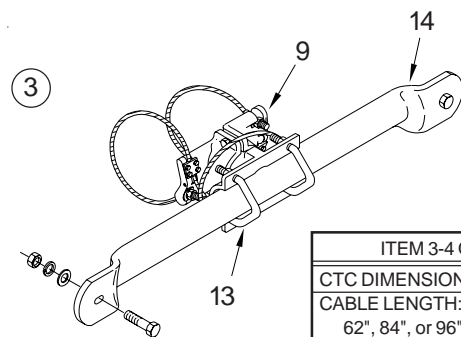

ITEM 1-2 OPTIONS
CTC DIMENSION (see chart)
BAND LENGTH: 29", 36", 42", 48", or 56"
STAINLESS UPGRADE
PAINT

ITEM 3-4 OPTIONS
CTC DIMENSION (see chart)
CABLE LENGTH: 62", 84", or 96"
PAINT

OPTIONS
CTC DIMENSION (see chart)
BAND LENGTH: 29", 36", 42", 48", or 56"
NIPPLE LENGTH: 5", 6", or 8"
STAINLESS UPGRADE
PAINT

OPTIONS
CTC DIMENSION (see chart)
CABLE LENGTH: 62", 84", or 96"
NIPPLE LENGTH: 5", 6", or 8"
PAINT

ITEM	DESCRIPTION	PART NO.
ASTRO SIGN-BRAC:		
①	Band Mount, Stellar Series	AS-0105
②	Horizontal Articulated Band Mnt	AB-0135
③	Cable Mount, Stellar Series	AS-0142
④	Horizontal Articulated Cable Mnt	AB-0136
⑤	Vertical Extended Band Mount	AB-0134
⑥	Vertical Extended Cable Mount	AB-0189
ASTRO-BRAC CLAMP KIT:		
7	Band Mount, Stellar Series	AS-3004
8	Horizontal Articulated Band Mount	AB-3011
9	Cable Mount, Stellar Series	AS-3009
10	Horizontal Articulated Cable Mount	AB-3013
11	1½" Threaded Band Mount	AB-3006
12	1½" Threaded Cable Mount	AB-3034
13	U-BOLT KIT, 5/16"-18, Stainless	AB-0256
14	SIGN MOUNTING BRAC w/ Hardware	AB-0283

Notes:

1. All assemblies are supplied standard with stainless fasteners and natural aluminum alodine coating. Stainless upgrade to include stainless steel clamp screw where applicable.
2. Suggested maximum sign face of 16 sq. ft. per bracket.
3. Please specify options when ordering.

TUBE CTC	SIGN
9"	15"
12"	18"
15"	21"
18"	24"
24"	30"
30"	36"
36"	42"
42"	48"
48"	54"
60"	66"
66"	72"
72"	78"