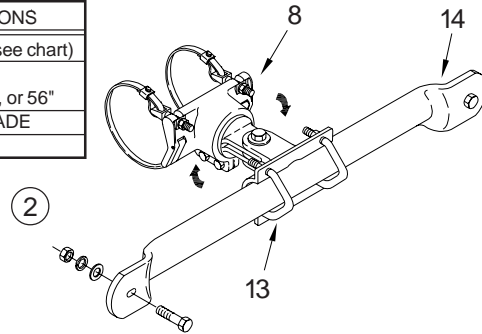

ITEM 1-2 OPTIONS
CTC DIMENSION (see chart)
BAND LENGTH: 29", 36", 42", 48", or 56"
STAINLESS UPGRADE
PAINT

ITEM 3-4 OPTIONS
CTC DIMENSION (see chart)
CABLE LENGTH: 62", 84", or 96"
PAINT

OPTIONS
CTC DIMENSION (see chart)
BAND LENGTH: 29", 36", 42", 48", or 56"
NIPPLE LENGTH: 5", 6", or 8"
STAINLESS UPGRADE
PAINT

OPTIONS
CTC DIMENSION (see chart)
CABLE LENGTH: 62", 84", or 96"
NIPPLE LENGTH: 5", 6", or 8"
PAINT

ITEM	DESCRIPTION	PART NO.
ASTRO SIGN-BRAC:		
①	Band Mount, Stellar Series	AS-0105
②	Horizontal Articulated Band Mnt	AB-0135
③	Cable Mount, Stellar Series	AS-0142
④	Horizontal Articulated Cable Mnt	AB-0136
⑤	Vertical Extended Band Mount	AB-0134
⑥	Vertical Extended Cable Mount	AB-0189
ASTRO-BRAC CLAMP KIT:		
7	Band Mount, Stellar Series	AS-3004
8	Horizontal Articulated Band Mount	AB-3011
9	Cable Mount, Stellar Series	AS-3009
10	Horizontal Articulated Cable Mount	AB-3013
11	1½" Threaded Band Mount	AB-3006
12	1½" Threaded Cable Mount	AB-3034
13	U-BOLT KIT, 5/16"-18, Stainless	AB-0256
14	SIGN MOUNTING BRAC w/ Hardware	AB-0283

Notes:

1. All assemblies are supplied standard with stainless fasteners and natural aluminum alodine coating. Stainless upgrade to include stainless steel clamp screw where applicable.
2. Suggested maximum sign face of 16 sq. ft. per bracket.
3. Please specify options when ordering.

TUBE CTC	SIGN
9"	15"
12"	18"
15"	21"
18"	24"
24"	30"
30"	36"
36"	42"
42"	48"
48"	54"
60"	66"
66"	72"
72"	78"