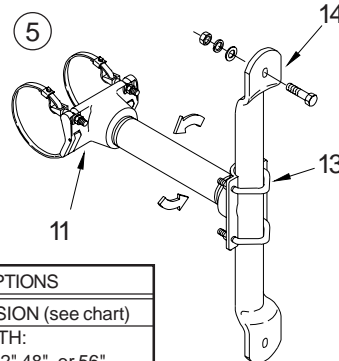

ITEM 1-2 OPTIONS
CTC DIMENSION (see chart)
BAND LENGTH: 29", 36", 42", 48", or 56"
STAINLESS UPGRADE
PAINT

ITEM 3-4 OPTIONS
CTC DIMENSION (see chart)
CABLE LENGTH: 62", 84", or 96"
PAINT

OPTIONS
CTC DIMENSION (see chart)
BAND LENGTH: 29", 36", 42", 48", or 56"
NIPPLE LENGTH: 5", 6", or 8"
STAINLESS UPGRADE
PAINT

OPTIONS
CTC DIMENSION (see chart)
CABLE LENGTH: 62", 84", or 96"
NIPPLE LENGTH: 5", 6", or 8"
PAINT

ITEM	DESCRIPTION	PART NO.
ASTRO SIGN-BRAC:		
①	Band Mount, Stellar Series	AS-0105
②	Horizontal Articulated Band Mnt	AB-0135
③	Cable Mount, Stellar Series	AS-0142
④	Horizontal Articulated Cable Mnt	AB-0136
⑤	Vertical Extended Band Mount	AB-0134
⑥	Vertical Extended Cable Mount	AB-0189
ASTRO-BRAC CLAMP KIT:		
7	Band Mount, Stellar Series	AS-3004
8	Horizontal Articulated Band Mount	AB-3011
9	Cable Mount, Stellar Series	AS-3009
10	Horizontal Articulated Cable Mount	AB-3013
11	1½" Threaded Band Mount	AB-3006
12	1½" Threaded Cable Mount	AB-3034
13	U-BOLT KIT, 5/16"-18, Stainless	AB-0256
14	SIGN MOUNTING BRAC w/ Hardware	AB-0283

Notes:

1. All assemblies are supplied standard with stainless fasteners and natural aluminum alodine coating. Stainless upgrade to include stainless steel clamp screw where applicable.
2. Suggested maximum sign face of 16 sq. ft. per bracket.
3. Please specify options when ordering.

TUBE CTC	SIGN
9"	15"
12"	18"
15"	21"
18"	24"
24"	30"
30"	36"
36"	42"
42"	48"
48"	54"
60"	66"
66"	72"
72"	78"