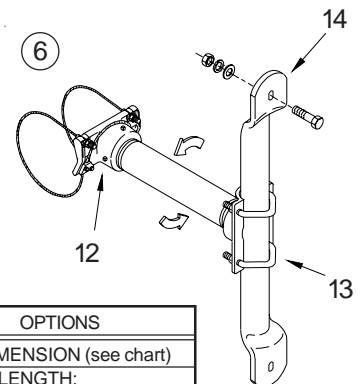

ITEM 1-2 OPTIONS
CTC DIMENSION (see chart)
BAND LENGTH: 29", 36", 42", 48", or 56"
STAINLESS UPGRADE
PAINT

ITEM 3-4 OPTIONS
CTC DIMENSION (see chart)
CABLE LENGTH: 62", 84", or 96"
PAINT

OPTIONS
CTC DIMENSION (see chart)
BAND LENGTH: 29", 36", 42", 48", or 56"
NIPPLE LENGTH: 5", 6", or 8"
STAINLESS UPGRADE
PAINT

OPTIONS
CTC DIMENSION (see chart)
CABLE LENGTH: 62", 84", or 96"
NIPPLE LENGTH: 5", 6", or 8"
PAINT

ITEM	DESCRIPTION	PART NO.
ASTRO SIGN-BRAC:		
①	Band Mount, Stellar Series	AS-0105
②	Horizontal Articulated Band Mnt	AB-0135
③	Cable Mount, Stellar Series	AS-0142
④	Horizontal Articulated Cable Mnt	AB-0136
⑤	Vertical Extended Band Mount	AB-0134
⑥	Vertical Extended Cable Mount	AB-0189
ASTRO-BRAC CLAMP KIT:		
7	Band Mount, Stellar Series	AS-3004
8	Horizontal Articulated Band Mount	AB-3011
9	Cable Mount, Stellar Series	AS-3009
10	Horizontal Articulated Cable Mount	AB-3013
11	1½" Threaded Band Mount	AB-3006
12	1½" Threaded Cable Mount	AB-3034
13	U-BOLT KIT, 5/16"-18, Stainless	AB-0256
14	SIGN MOUNTING BRAC w/ Hardware	AB-0283

Notes:

1. All assemblies are supplied standard with stainless fasteners and natural aluminum alodine coating. Stainless upgrade to include stainless steel clamp screw where applicable.
2. Suggested maximum sign face of 16 sq. ft. per bracket.
3. Please specify options when ordering.

TUBE CTC	SIGN
9"	15"
12"	18"
15"	21"
18"	24"
24"	30"
30"	36"
36"	42"
42"	48"
48"	54"
60"	66"
66"	72"
72"	78"