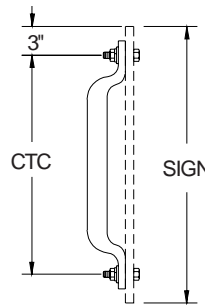

ITEM 1-2 OPTIONS
CTC DIMENSION (see chart)
BAND LENGTH: 29", 36", 42", 48", or 56"
STAINLESS UPGRADE
PAINT

ITEM 3-4 OPTIONS
CTC DIMENSION (see chart)
CABLE LENGTH: 62", 84", or 96"
PAINT

OPTIONS
CTC DIMENSION (see chart)
BAND LENGTH: 29", 36", 42", 48", or 56"
NIPPLE LENGTH: 5", 6", or 8"
STAINLESS UPGRADE
PAINT

OPTIONS
CTC DIMENSION (see chart)
CABLE LENGTH: 62", 84", or 96"
NIPPLE LENGTH: 5", 6", or 8"
PAINT

ITEM	DESCRIPTION	PART NO.
ASTRO SIGN-BRAC:		
①	Band Mount, Stellar Series	AS-0105
②	Horizontal Articulated Band Mnt	AB-0135
③	Cable Mount, Stellar Series	AS-0142
④	Horizontal Articulated Cable Mnt	AB-0136
⑤	Vertical Extended Band Mount	AB-0134
⑥	Vertical Extended Cable Mount	AB-0189
ASTRO-BRAC CLAMP KIT:		
7	Band Mount, Stellar Series	AS-3004
8	Horizontal Articulated Band Mount	AB-3011
9	Cable Mount, Stellar Series	AS-3009
10	Horizontal Articulated Cable Mount	AB-3013
11	1½" Threaded Band Mount	AB-3006
12	1½" Threaded Cable Mount	AB-3034
13	U-BOLT KIT, 5/16"-18, Stainless	AB-0256
14	SIGN MOUNTING BRAC w/ Hardware	AB-0283

Notes:

1. All assemblies are supplied standard with stainless fasteners and natural aluminum alodine coating. Stainless upgrade to include stainless steel clamp screw where applicable.
2. Suggested maximum sign face of 16 sq. ft. per bracket.
3. Please specify options when ordering.

TUBE CTC	SIGN
9"	15"
12"	18"
15"	21"
18"	24"
24"	30"
30"	36"
36"	42"
42"	48"
48"	54"
60"	66"
66"	72"
72"	78"