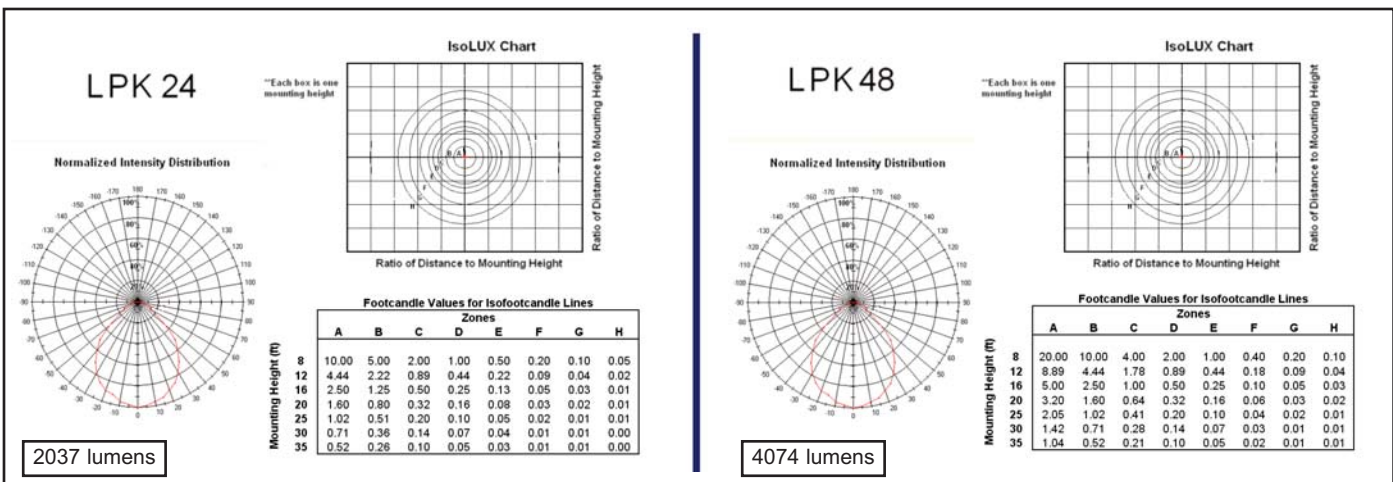

IES files available at www.dialight.com

Dialight-Lumidrives Ltd.

York House • Wetherby Road • Long Marston, York, YO26 7NH
Tel: +44(0) 1904 739150 • Fax: +44(0) 1904 737926 • www.dialight.com

Dialight Corporation

1501 Route 34 South • Farmingdale, NJ 07727 USA
Tel: (1) 732-919-3119 • Fax: (1) 732-751-5778 • www.dialight.com

MDEXLUMLPKX001_A