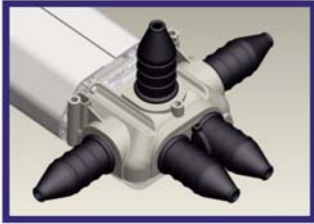

FIXING / WIRING DETAIL

End Assembly
Available Entry Points