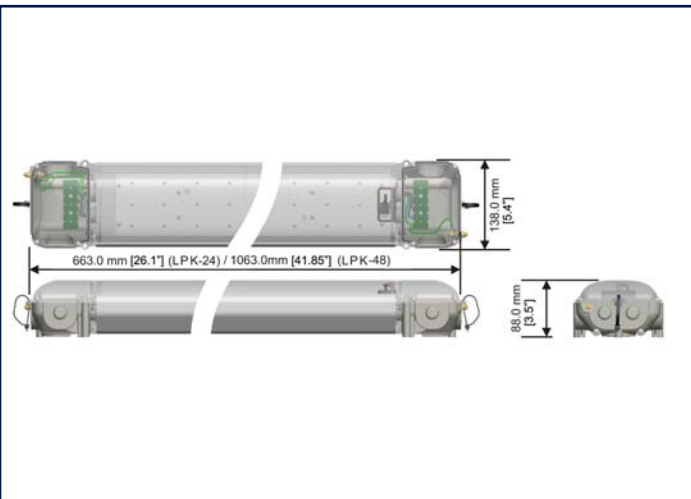

End Assembly
Drill-Out Location

Slot-Bolt Assembly

MECHANICAL DIMENSIONS

SERIES WIRING

PHOTOMETRIC DATA

IES files available at www.dialight.com

Dialight-Lumidrives Ltd.

York House • Wetherby Road • Long Marston, York, YO26 7NH
Tel: +44(0) 1904 739150 • Fax: +44(0) 1904 737926 • www.dialight.com