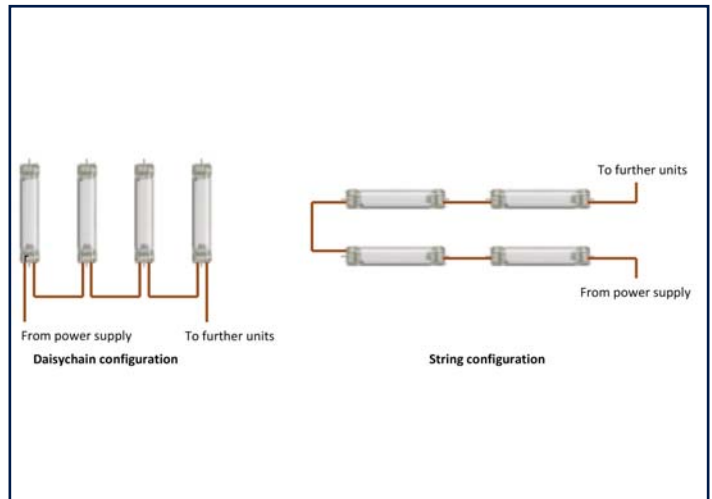

End Assembly
Drill-Out Location

Slot-Bolt Assembly

MECHANICAL DIMENSIONS

SERIES WIRING

PHOTOMETRIC DATA

IES files available at www.dialight.com

Dialight-Lumidrives Ltd.

York House • Wetherby Road • Long Marston, York, YO26 7NH
Tel: +44(0) 1904 739150 • Fax: +44(0) 1904 737926 • www.dialight.com